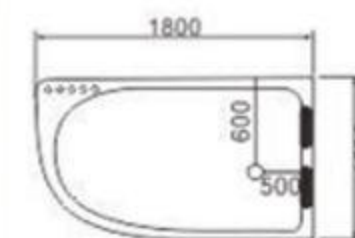

ABS BATHTUB

SERIES

ABS 浴缸系列

C-065

Size: 1350x1350x680mm
Size: 1500x1500x700mm

C-022

Size: 1200x1800x680mm

C-031

Size: 1500x1500x680mm