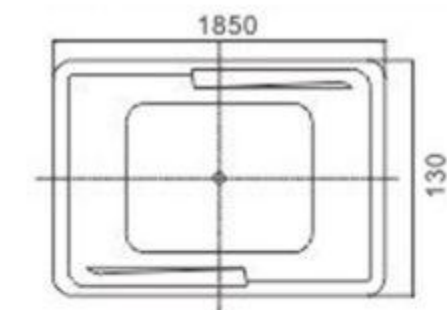

C-501
Size: 1100x1800x470mm

C-502
Size: 1650x1650x480mm

C-503
Size: 1500x1500x500mm

ACRYLIC BATHTUB SERIES

C-504
Size: 900x1800x520mm

C-505
Size: 1300x1850x520mm

C-506
 Size: 750x1500x460mm
 Size: 750x1700x460mm