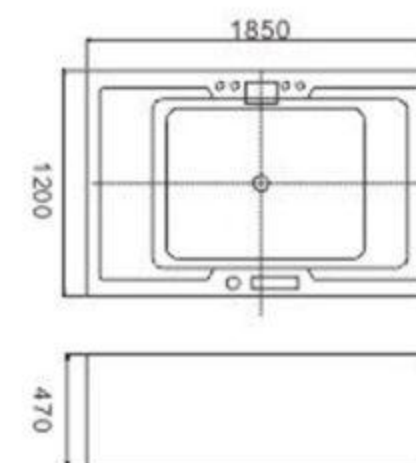

C-471 (R)
Size: 1200x1700x650mm

C-473
Size: 1000x1800x580mm

C-475 (R)
Size: 800x1700x580mm

C-474
Size: 1400x1400x620mm

C-476
Size: 800x1700x580mm

ACRYLIC BATHTUB SERIES

C-500-TV
Size: 1200x1850x470mm

C-500
Size: 1200x1850x470mm