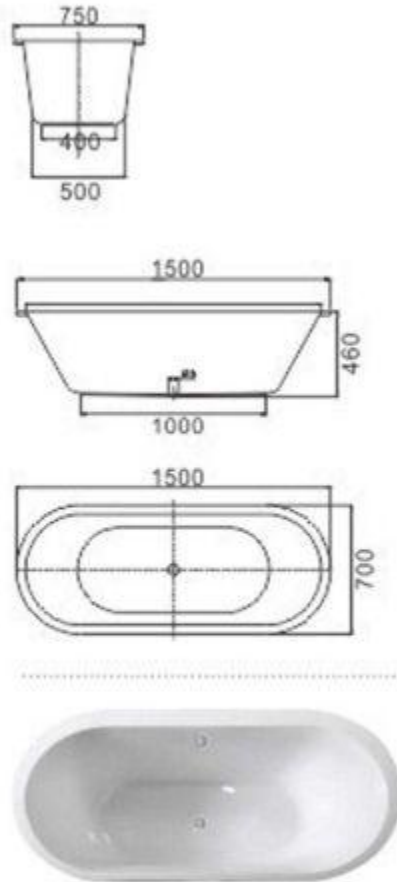

C-471 (R)
Size: 1200x1700x650mm

C-473
Size: 1000x1800x580mm

C-475 (R)
Size: 800x1700x580mm

C-474
Size: 1400x1400x620mm

C-476
Size: 800x1700x580mm

ACRYLIC BATHTUB SERIES

C-500-TV
Size: 1200x1850x470mm

C-500
Size: 1200x1850x470mm

C-501
Size: 1100x1800x470mm

C-502
Size: 1650x1650x480mm

C-503
Size: 1500x1500x500mm

ACRYLIC BATHTUB SERIES

C-504
Size: 900x1800x520mm

C-505
Size: 1300x1850x520mm

C-506
 Size: 750x1500x460mm
 Size: 750x1700x460mm

C-508
 Size: 750x1500x460mm
 Size: 750x1700x460mm

ACRYLIC BATHTUB SERIES

C-510
 Size: 800x1500x440mm
 Size: 800x1600x440mm
 Size: 800x1700x440mm

C-513
 Size: 800x1500x460mm
 Size: 800x1600x460mm
 Size: 800x1700x460mm

C-522
 Size: 750x1500x430mm
 Size: 750x1700x430mm

C-516
 Size: 800x1500x440mm
 Size: 800x1600x440mm
 Size: 800x1700x440mm

C-519
 Size: 800x1500x460mm
 Size: 800x1700x460mm
 Size: 800x1800x460mm

C-524
 Size: 1050x1700x460mm