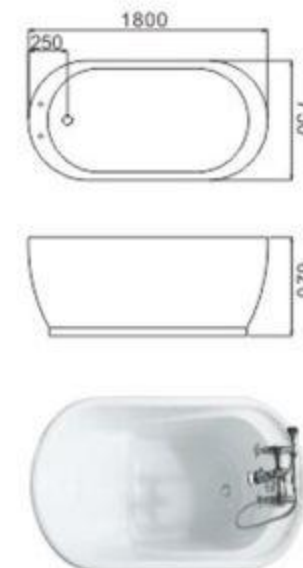

MS-8018
Size: 1500x800x740mm
Size: 1700x800x750mm
Size: 1850x810x760mm

MS-8003
Size: 1500x750x600mm
Size: 1700x750x600mm
Size: 1850x800x600mm

MS-8019
Size: 1500x800x710mm
Size: 1700x800x720mm
Size: 1850x810x730mm

MS-8032
Size: 1530x810x730mm

MS-8033
Size: 1750x780x600mm

MASSAGER BATHTUB

SERISE

按摩浴缸系列

BN-728

BN-727

BN-727

C-400

Size: 1350x1350x590mm
 Size: 1500x1500x590mm

C-400-1

Size: 1350x1350x580mm
 Size: 1500x1500x580mm

C-400-YT

Size: 1350x1350x580mm
 Size: 1500x1500x580mm

C-402 (C-3132) (R)
 Size: 750x1500x590mm
 Size: 800x1700x590mm

C-402-YT
 Size: 750x1500x580mm
 Size: 800x1700x580mm

C-404
 Size: 750x1200x680mm

C-405
 Size: 750x1500x600mm

C-406
 Size: 850x1500x620mm
 Size: 850x1600x620mm
 Size: 850x1700x620mm

C-410
 Size: 1350x1350x620mm