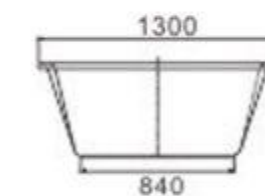

C-501
Size: 1100x1800x470mm

C-502
Size: 1650x1650x480mm

C-503
Size: 1500x1500x500mm

ACRYLIC BATHTUB SERIES

C-504
Size: 900x1800x520mm

C-505
Size: 1300x1850x520mm

C-506
 Size: 750x1500x460mm
 Size: 750x1700x460mm