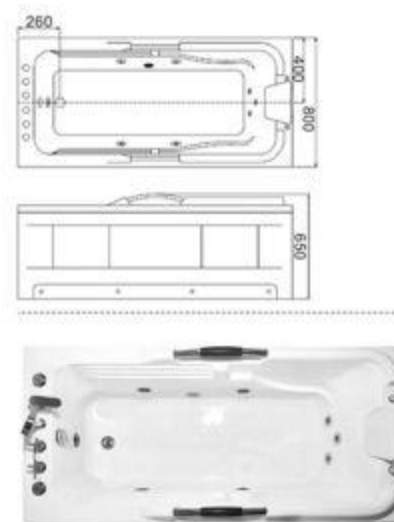

C-450
 Size : 850x1500x580mm
 Size : 850x1700x580mm

C-454

Size: 1200x1700x580mm

C-457

Size: 750x1500/1600x330mm

Size: 750x1600/1700x330mm

Size: 750x1700/1800x330mm

C-460

Size: 750x1500/1600x560mm

Size: 750x1600/1700x560mm

Size: 750x1700/1800x560mm

C-455

Size: 850x1500x550mm

Size: 850x1700x550mm

C-468
Size: 900x1850x580mm

C-469 (R)
Size: 800x1500x650mm
Size: 800x1700x650mm