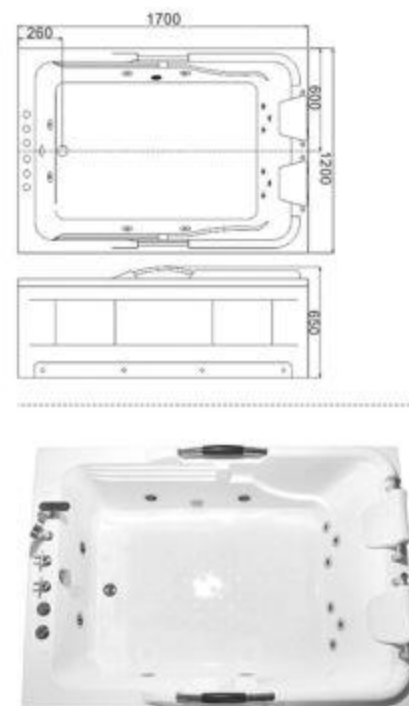

Size: 850x1500x580mm
 Size: 850x1600x580mm
 Size: 850x1700x580mm

C-445-1

Size: 850x1500x580mm
 Size: 850x1600x580mm
 Size: 850x1700x580mm

C-448

Size: 1400x1400x580mm
 Size: 1500x1500x580mm

C-452
 Size : 800x1700x580mm
 Size : 800x1800x580mm

C-450
 Size : 850x1500x580mm
 Size : 850x1700x580mm

C-454

Size: 1200x1700x580mm

C-457

Size: 750x1500/1600x330mm

Size: 750x1600/1700x330mm

Size: 750x1700/1800x330mm

C-460

Size: 750x1500/1600x560mm

Size: 750x1600/1700x560mm

Size: 750x1700/1800x560mm

C-455

Size: 850x1500x550mm

Size: 850x1700x550mm

C-468
Size: 900x1850x580mm

C-469 (R)
Size: 800x1500x650mm
Size: 800x1700x650mm

C-471 (R)
Size: 1200x1700x650mm

C-473
Size: 1000x1800x580mm

C-475 (R)
Size: 800x1700x580mm

C-474
Size: 1400x1400x620mm

C-476
Size: 800x1700x580mm

ACRYLIC BATHTUB SERIES

C-500-TV
Size: 1200x1850x470mm

C-500
Size: 1200x1850x470mm