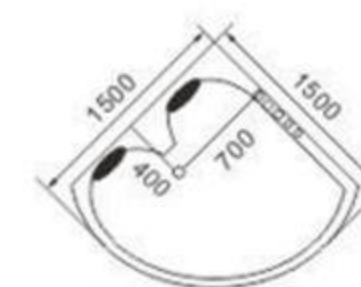

Size: 1350x1350x680mm
Size: 1500x1500x700mm

C-022

Size: 1200x1800x680mm

C-031

Size: 1500x1500x680mm

■ 电脑板

■ 花洒

■ 贵妃缸腿