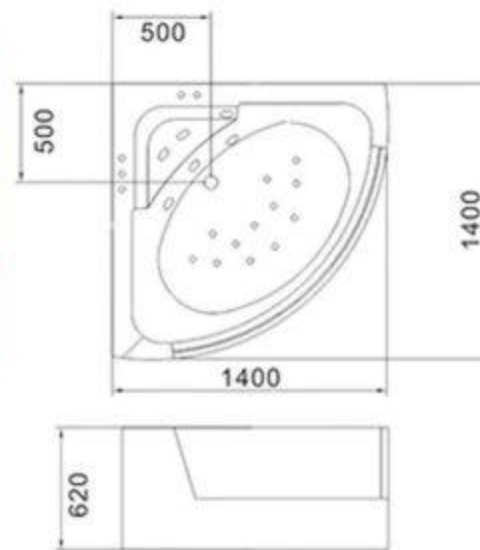

Size: 850x1500x580mm
 Size: 850x1600x580mm
 Size: 850x1700x580mm

C-445-1

Size: 850x1500x580mm
 Size: 850x1600x580mm
 Size: 850x1700x580mm

C-448

Size: 1400x1400x580mm
 Size: 1500x1500x580mm

C-452
 Size : 800x1700x580mm
 Size : 800x1800x580mm

C-450
 Size : 850x1500x580mm
 Size : 850x1700x580mm

C-454

Size: 1200x1700x580mm

C-457

Size: 750x1500/1600x330mm

Size: 750x1600/1700x330mm

Size: 750x1700/1800x330mm

C-460

Size: 750x1500/1600x560mm

Size: 750x1600/1700x560mm

Size: 750x1700/1800x560mm

C-455

Size: 850x1500x550mm

Size: 850x1700x550mm

C-468
Size: 900x1850x580mm

C-469 (R)
Size: 800x1500x650mm
Size: 800x1700x650mm

C-471 (R)
Size: 1200x1700x650mm

C-473
Size: 1000x1800x580mm

C-475 (R)
Size: 800x1700x580mm

C-474
Size: 1400x1400x620mm

C-476
Size: 800x1700x580mm

ACRYLIC BATHTUB SERIES

C-500-TV
Size: 1200x1850x470mm

C-500
Size: 1200x1850x470mm