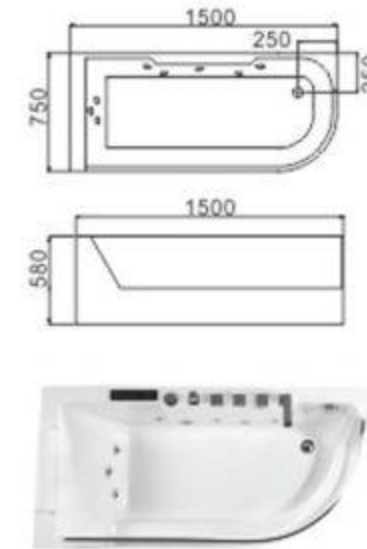

MS-8018
Size: 1500x800x740mm
Size: 1700x800x750mm
Size: 1850x810x760mm

MS-8003
Size: 1500x750x600mm
Size: 1700x750x600mm
Size: 1850x800x600mm

MS-8019
Size: 1500x800x710mm
Size: 1700x800x720mm
Size: 1850x810x730mm

MS-8032
Size: 1530x810x730mm

MS-8033
Size: 1750x780x600mm

MASSAGER BATHTUB

SERISE

按摩浴缸系列

BN-728

BN-727

BN-727

C-400

Size: 1350x1350x590mm
 Size: 1500x1500x590mm

C-400-1

Size: 1350x1350x580mm
 Size: 1500x1500x580mm

C-400-YT

Size: 1350x1350x580mm
 Size: 1500x1500x580mm

C-402 (C-3132) (R)
 Size: 750x1500x590mm
 Size: 800x1700x590mm

C-402-YT
 Size: 750x1500x580mm
 Size: 800x1700x580mm

C-404
 Size: 750x1200x680mm

C-405
 Size: 750x1500x600mm

C-406
 Size: 850x1500x620mm
 Size: 850x1600x620mm
 Size: 850x1700x620mm

C-410
 Size: 1350x1350x620mm