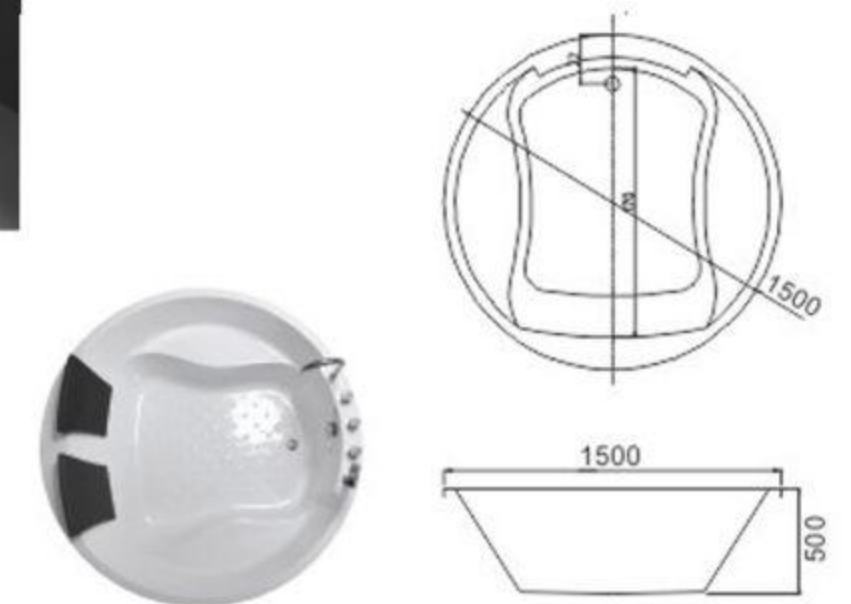

C-501
Size: 1100x1800x470mm

C-502
Size: 1650x1650x480mm

C-503
Size: 1500x1500x500mm

ACRYLIC BATHTUB SERIES

C-504
Size: 900x1800x520mm

C-505
Size: 1300x1850x520mm

C-506
 Size: 750x1500x460mm
 Size: 750x1700x460mm