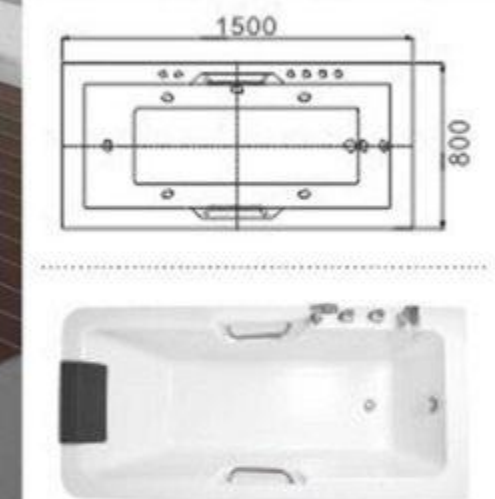

C-501
Size: 1100x1800x470mm

C-502
Size: 1650x1650x480mm

C-503
Size: 1500x1500x500mm

ACRYLIC BATHTUB SERIES

C-504
Size: 900x1800x520mm

C-505
Size: 1300x1850x520mm

C-506
 Size: 750x1500x460mm
 Size: 750x1700x460mm

C-508
 Size: 750x1500x460mm
 Size: 750x1700x460mm

ACRYLIC BATHTUB SERIES

C-510
 Size: 800x1500x440mm
 Size: 800x1600x440mm
 Size: 800x1700x440mm

C-513
 Size: 800x1500x460mm
 Size: 800x1600x460mm
 Size: 800x1700x460mm