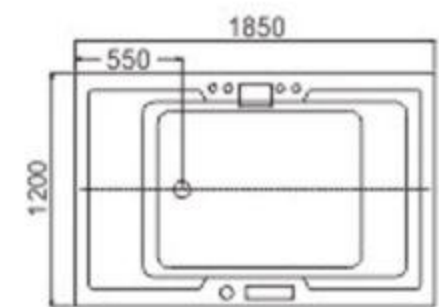

C-471 (R)
Size: 1200x1700x650mm

C-473
Size: 1000x1800x580mm

C-475 (R)
Size: 800x1700x580mm

C-474
Size: 1400x1400x620mm

C-476
Size: 800x1700x580mm

ACRYLIC BATHTUB SERIES

C-500-TV
Size: 1200x1850x470mm

C-500
Size: 1200x1850x470mm