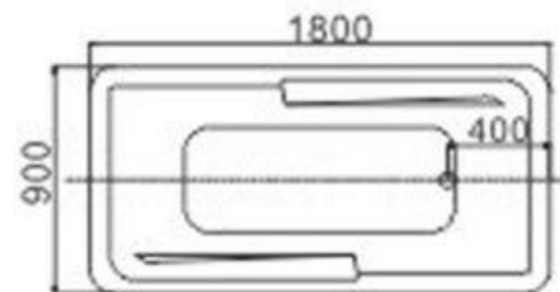

C-501
Size: 1100x1800x470mm

C-502
Size: 1650x1650x480mm

C-503
Size: 1500x1500x500mm

ACRYLIC BATHTUB SERIES

C-504
Size: 900x1800x520mm

C-505
Size: 1300x1850x520mm

C-506
 Size: 750x1500x460mm
 Size: 750x1700x460mm