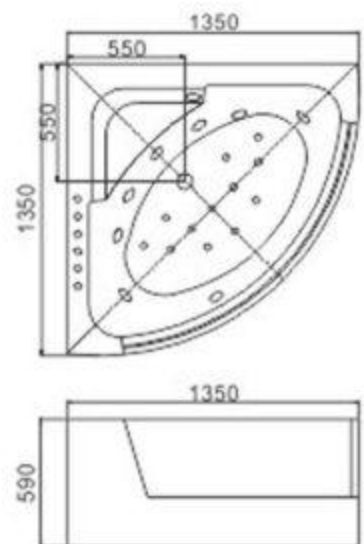

C-400-1

Size: 1350x1350x580mm
Size: 1500x1500x580mm