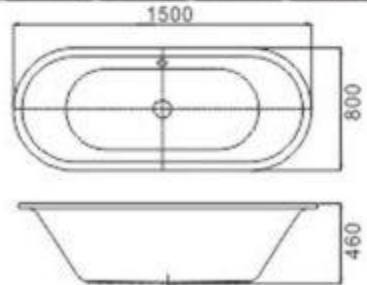

C-524
Size: 1050x1700x460mm