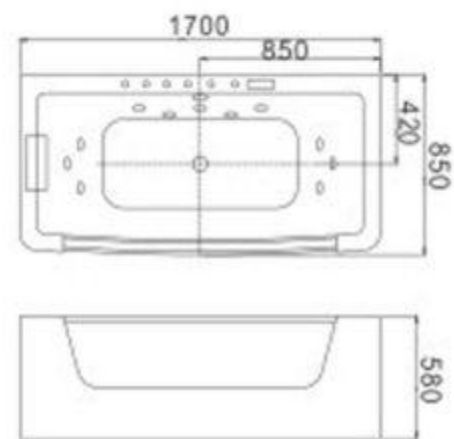

C-445

Size: 850x1500x580mm
Size: 850x1600x580mm
Size: 850x1700x580mm

C-445-1

Size: 850x1500x580mm
Size: 850x1600x580mm
Size: 850x1700x580mm