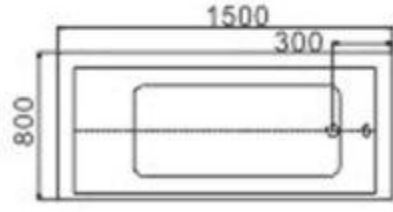

C-519
Size: 800x1500x460mm
Size: 800x1700x460mm
Size: 800x1800x460mm