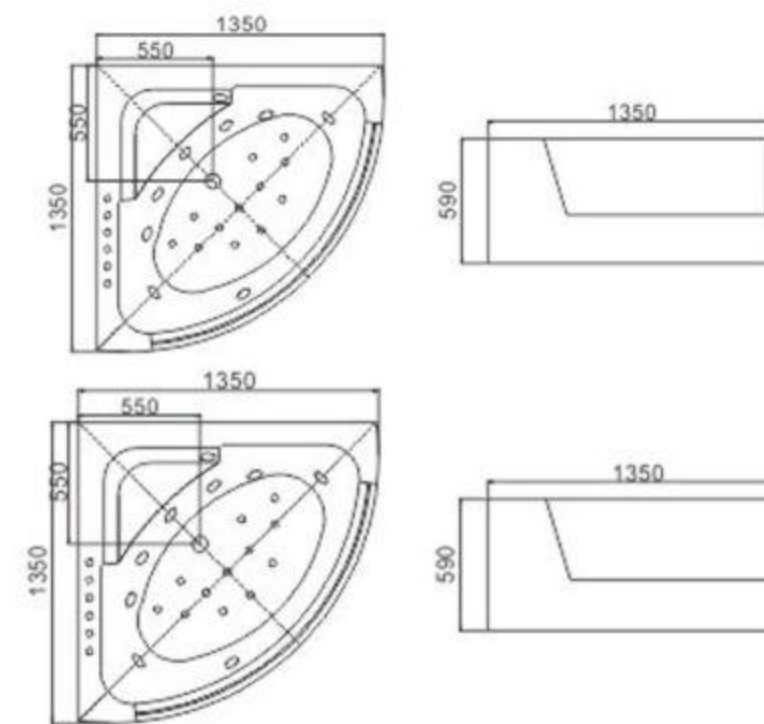

C-400-YT

Size: 1350x1350x580mm
Size: 1500x1500x580mm