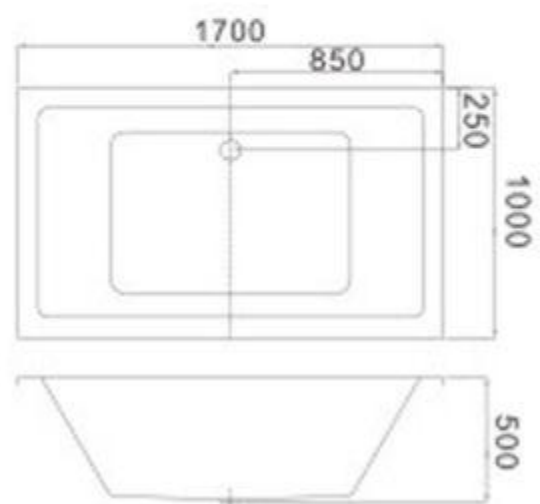

C-522
 Size: 750x1500x430mm
 Size: 750x1700x430mm

C-516
 Size: 800x1500x440mm
 Size: 800x1600x440mm
 Size: 800x1700x440mm

C-519
 Size: 800x1500x460mm
 Size: 800x1700x460mm
 Size: 800x1800x460mm

C-524
 Size: 1050x1700x460mm

C-525

Size: 1000x1650x480mm

Size: 1000x1700x480mm

YT-001

Size: 800x1500x1850mm

C-529-76

Size: 760x1524x460mm

Size: 810x1524x460mm