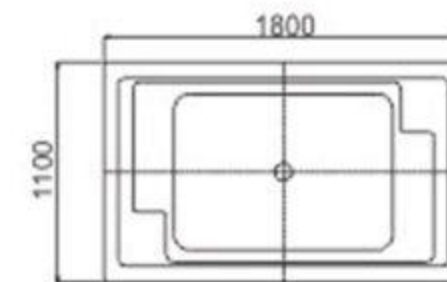

C-501
Size: 1100x1800x470mm