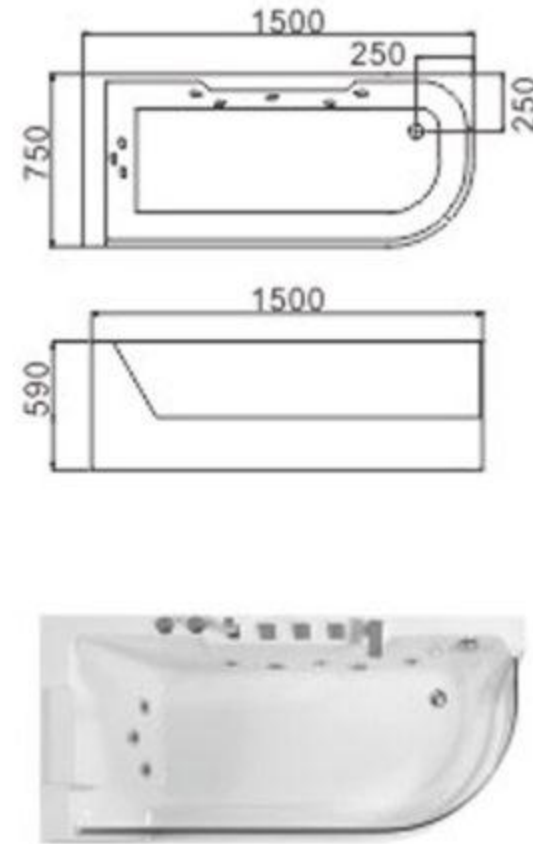

MS-8032
Size: 1530x810x730mm

MS-8033
Size: 1750x780x600mm

MASSAGER BATHTUB

SERISE

按摩浴缸系列

BN-728

BN-727

BN-727

C-400

Size: 1350x1350x590mm
 Size: 1500x1500x590mm

C-400-1

Size: 1350x1350x580mm
 Size: 1500x1500x580mm

C-400-YT

Size: 1350x1350x580mm
 Size: 1500x1500x580mm

C-402 (C-3132) (R)
 Size: 750x1500x590mm
 Size: 800x1700x590mm

C-402-YT
 Size: 750x1500x580mm
 Size: 800x1700x580mm

C-404
 Size: 750x1200x680mm

C-405
 Size: 750x1500x600mm

C-406
 Size: 850x1500x620mm
 Size: 850x1600x620mm
 Size: 850x1700x620mm

C-410
 Size: 1350x1350x620mm