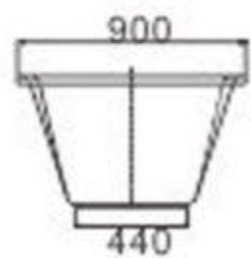

C-501
Size: 1100x1800x470mm

C-502
Size: 1650x1650x480mm

C-503
Size: 1500x1500x500mm

ACRYLIC BATHTUB SERIES

C-504
Size: 900x1800x520mm

C-505
Size: 1300x1850x520mm

C-506
 Size: 750x1500x460mm
 Size: 750x1700x460mm