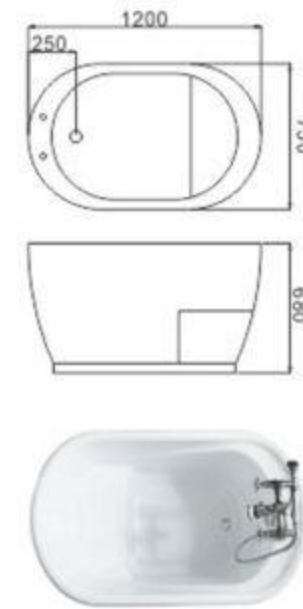

MS-8018
Size: 1500x800x740mm
Size: 1700x800x750mm
Size: 1850x810x760mm

MS-8003
Size: 1500x750x600mm
Size: 1700x750x600mm
Size: 1850x800x600mm

MS-8019
Size: 1500x800x710mm
Size: 1700x800x720mm
Size: 1850x810x730mm

MS-8032
Size: 1530x810x730mm

MS-8033
Size: 1750x780x600mm

MASSAGER BATHTUB

SERISE

按摩浴缸系列

BN-728

BN-727

BN-727

C-400

Size: 1350x1350x590mm
 Size: 1500x1500x590mm

C-400-1

Size: 1350x1350x580mm
 Size: 1500x1500x580mm

C-400-YT

Size: 1350x1350x580mm
 Size: 1500x1500x580mm

C-402 (C-3132) (R)
 Size: 750x1500x590mm
 Size: 800x1700x590mm

C-402-YT
 Size: 750x1500x580mm
 Size: 800x1700x580mm

C-404
 Size: 750x1200x680mm

C-405
 Size: 750x1500x600mm

C-406
 Size: 850x1500x620mm
 Size: 850x1600x620mm
 Size: 850x1700x620mm

C-410
 Size: 1350x1350x620mm