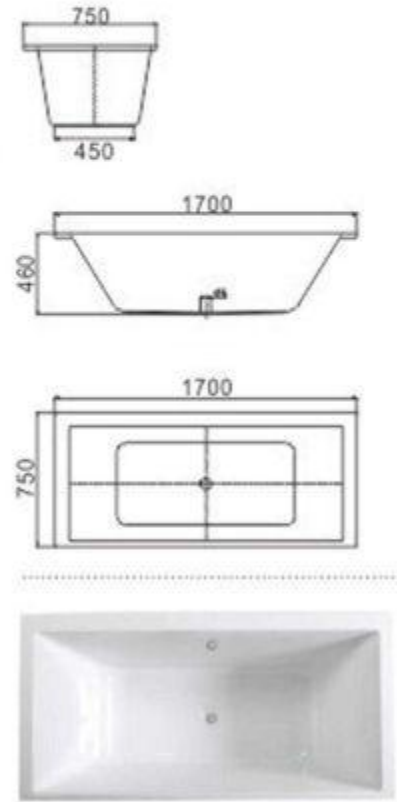

C-471 (R)
Size: 1200x1700x650mm

C-473
Size: 1000x1800x580mm

C-475 (R)
Size: 800x1700x580mm

C-474
Size: 1400x1400x620mm

C-476
Size: 800x1700x580mm

ACRYLIC BATHTUB SERIES

C-500-TV
Size: 1200x1850x470mm

C-500
Size: 1200x1850x470mm

C-501
Size: 1100x1800x470mm

C-502
Size: 1650x1650x480mm

C-503
Size: 1500x1500x500mm

ACRYLIC BATHTUB SERIES

C-504
Size: 900x1800x520mm

C-505
Size: 1300x1850x520mm

C-506
 Size: 750x1500x460mm
 Size: 750x1700x460mm

C-508
 Size: 750x1500x460mm
 Size: 750x1700x460mm

ACRYLIC BATHTUB SERIES

C-510
 Size: 800x1500x440mm
 Size: 800x1600x440mm
 Size: 800x1700x440mm

C-513
 Size: 800x1500x460mm
 Size: 800x1600x460mm
 Size: 800x1700x460mm

C-522
 Size: 750x1500x430mm
 Size: 750x1700x430mm

C-516
 Size: 800x1500x440mm
 Size: 800x1600x440mm
 Size: 800x1700x440mm

C-519
 Size: 800x1500x460mm
 Size: 800x1700x460mm
 Size: 800x1800x460mm

C-524
 Size: 1050x1700x460mm