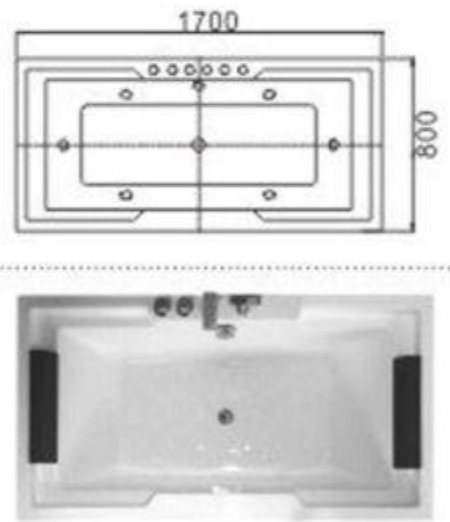

C-501
Size: 1100x1800x470mm

C-502
Size: 1650x1650x480mm

C-503
Size: 1500x1500x500mm

ACRYLIC BATHTUB SERIES

C-504
Size: 900x1800x520mm

C-505
Size: 1300x1850x520mm

C-506
 Size: 750x1500x460mm
 Size: 750x1700x460mm

C-508
 Size: 750x1500x460mm
 Size: 750x1700x460mm

ACRYLIC BATHTUB SERIES

C-510
 Size: 800x1500x440mm
 Size: 800x1600x440mm
 Size: 800x1700x440mm

C-513
 Size: 800x1500x460mm
 Size: 800x1600x460mm
 Size: 800x1700x460mm