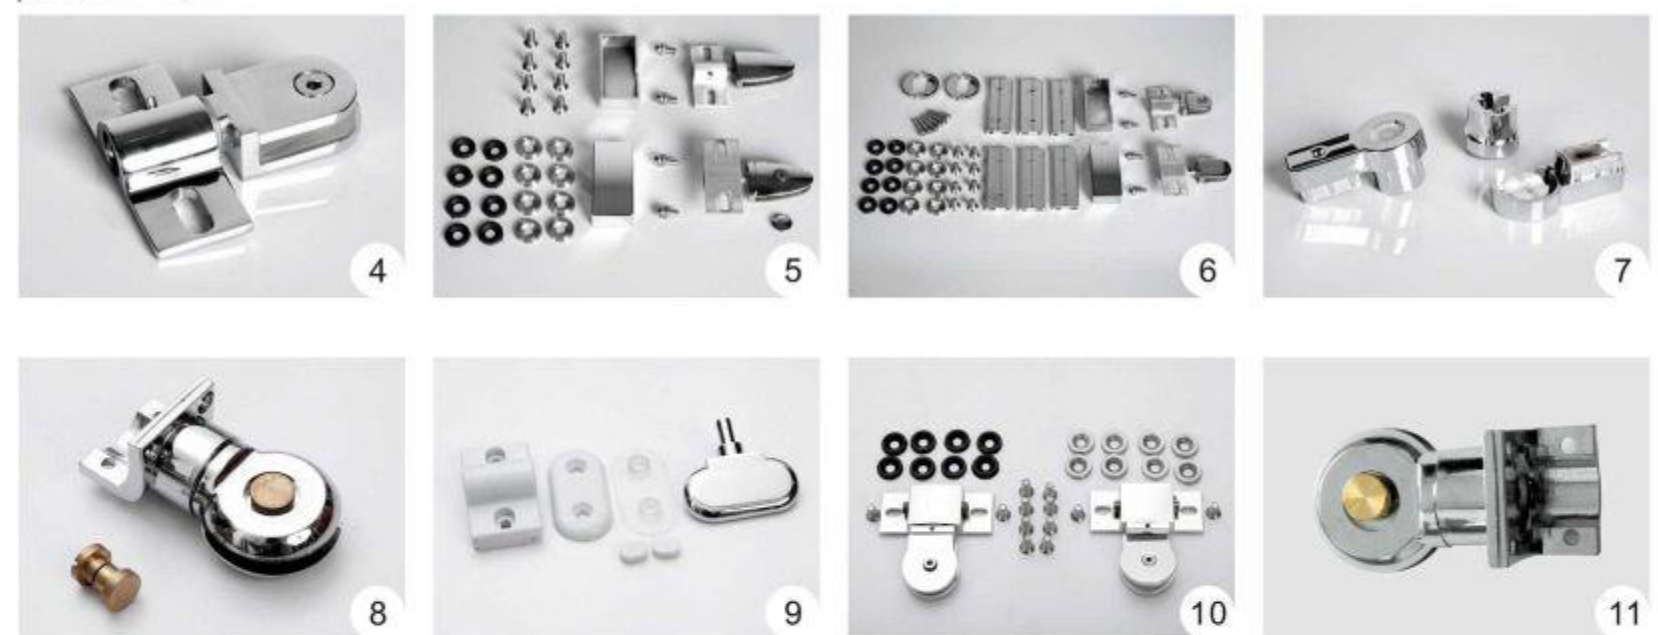

配件系列

拉手 Handle

铰链 Hinge

下水 Drainer